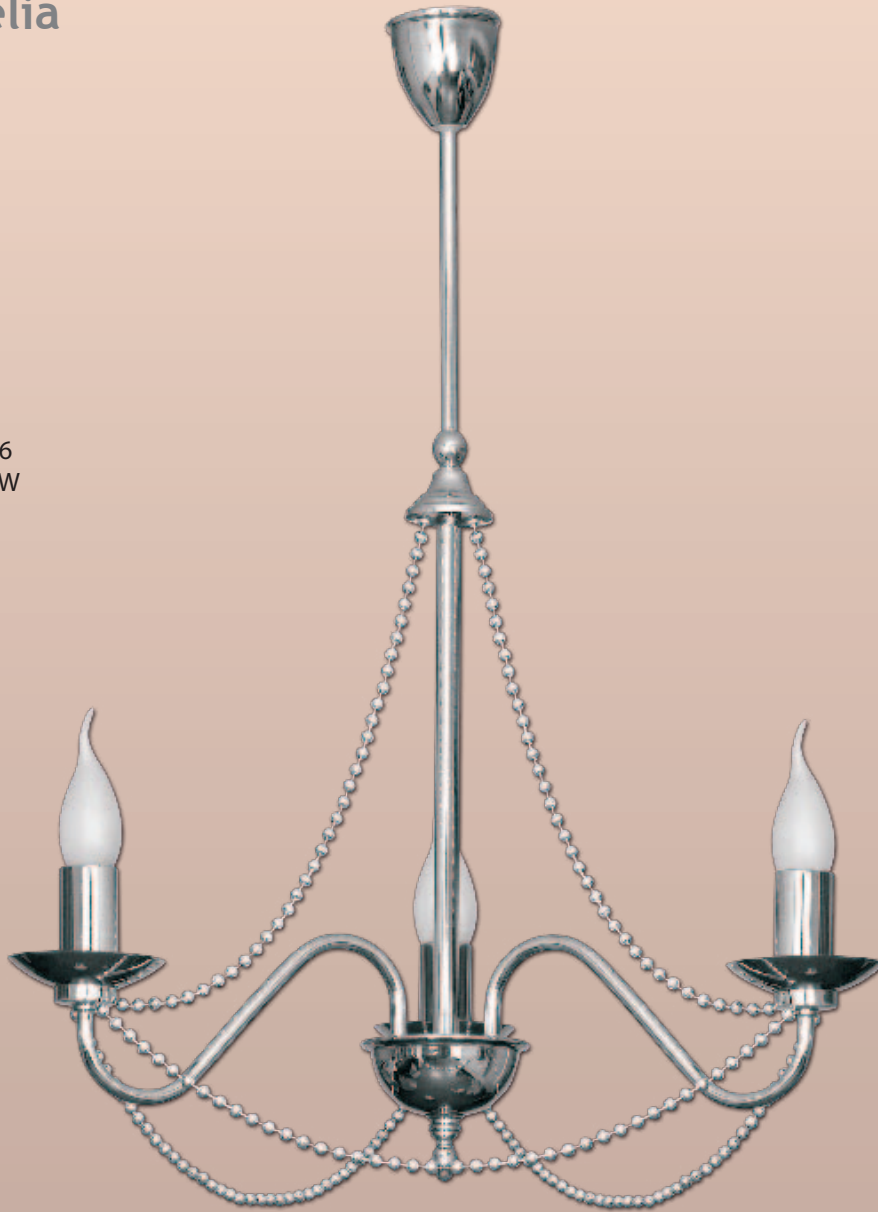

552E1

↑ 66, ↔ 56
3xE14/60W