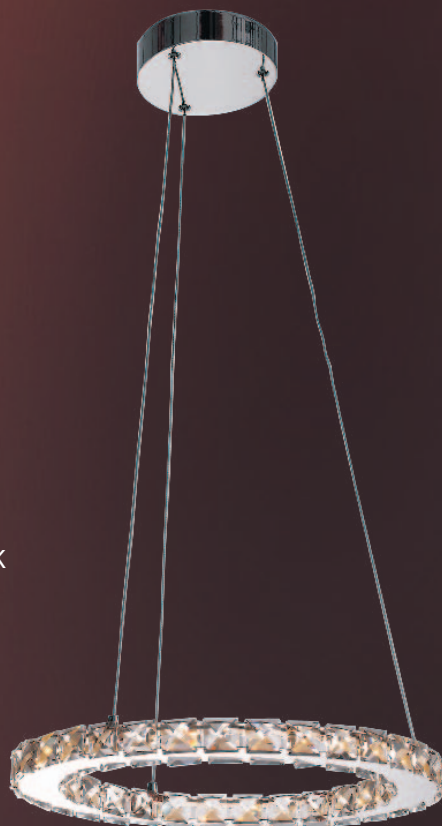

MD9822-RS
↓ 120, ↔ 40,6
LED: 16 W, 1150lm, 3000K