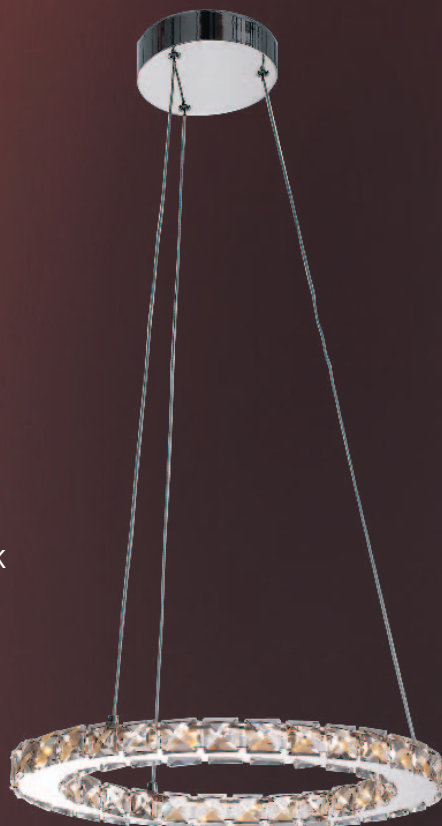

MD9822-RS
↓ 120, ↔ 40,6
LED: 16 W, 1150lm, 3000K